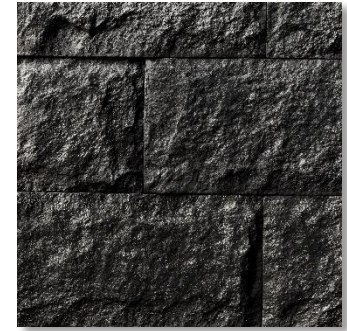

Castle Rock

Graphite

Corners available in all colors

Coverage

0.86 sq.ft/pc

Thickness

40mm Approx

Kgs/sq.ft

3.02 kg Approx

Dimensions

15.5" x 8" (LxH)

FlexStone®