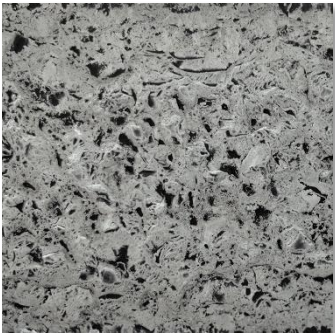

Father Castle

Silver Grey