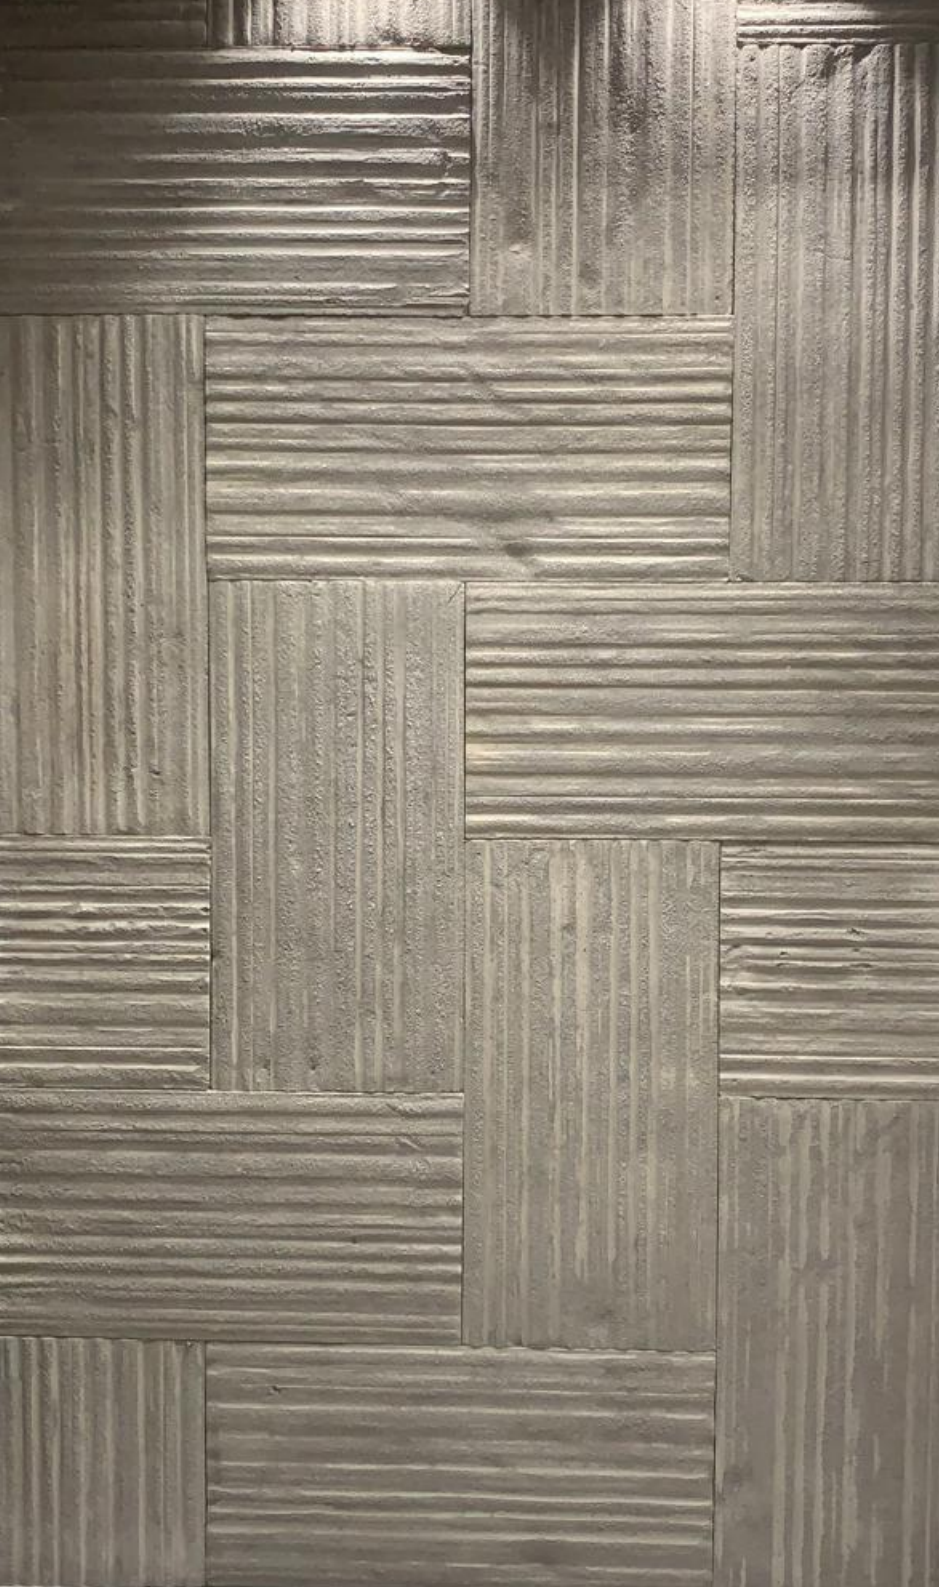

Dimensions

30" x 20" (LxH)

FlexStone®

UHPC - 1

Uncolored

Coverage	Thickness	Kgs/sq.ft	Dimensions
8 sq.ft/pc	30mm Approx	5 kg Approx	48" x 24" (LxH)

FlexStone®

Verticon