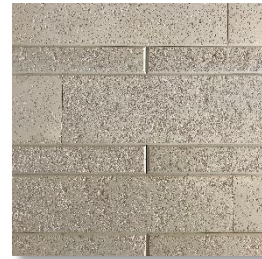

Kgs/sq.ft

16.2 kg Approx

Dimensions

22.50" x 20" (LxH)

FlexStone®

Indian Truncated Marvel

Crystal White

Crystal Graphite