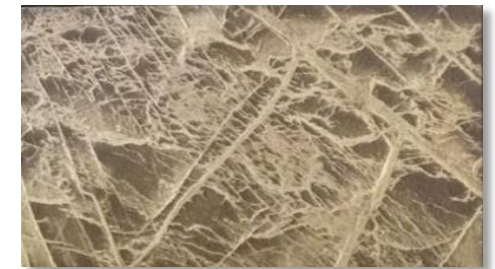

Mocha

Coverage

3.25 sq.ft/pc

Thickness

25mm Approx

Kgs/sq.ft

3.57-3.65 kg Approx

Dimensions

26" x 18" (LxH)

FlexStone®