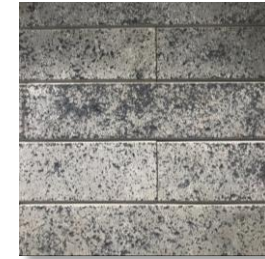

Crystal Grey

Crystal Beige

CortenCrete

SandBlast Grey

Crystal Reverse

Mocha

Coverage

0.67 sq.ft/pc
 2 sq.ft/pc
 2.5 sq.ft/pc
 4.5 sq.ft/pc