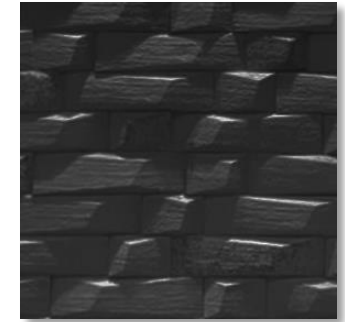

Paametric

Graphite

Coverage

0.92 sq.ft/pc
0.38 sq.ft/pc

Thickness

32mm Approx

Kgs/sq.ft

5.20 kg Approx

Dimensions

22" x 6" (LxH)
9" x 6" (LxH)