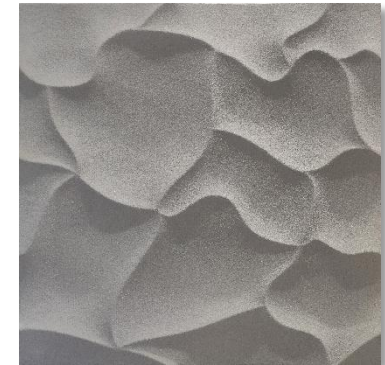

OS-Ridge

Statuario

Reverse Mocha

Reverse Graphite

Patina

Corten-Crete

Diamond Dust

Coverage