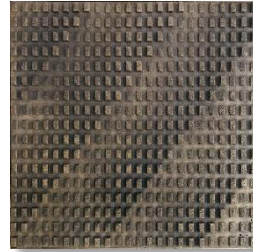

Molten Lava