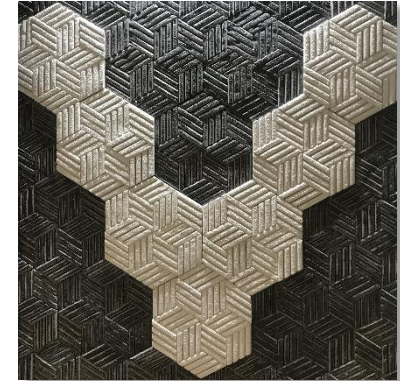

15 to 25mm Approx

Kgs/sq.ft

4 to 5 kg Approx

Dimensions

33" x 22" (LxH)

FlexStone®

Qube

Corten-Crete