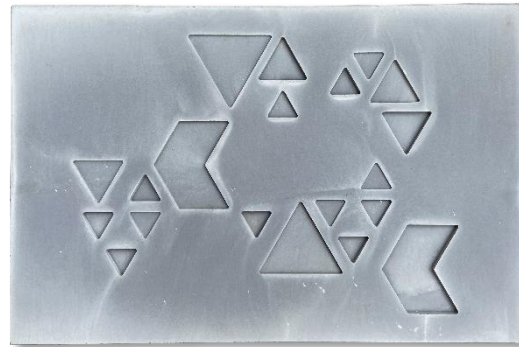

18" x 14" (LxH)

FlexStone®

PyroCon

Uncolored

Sand-Blast Statuario

Coverage

5 sq.ft/pc

Thickness