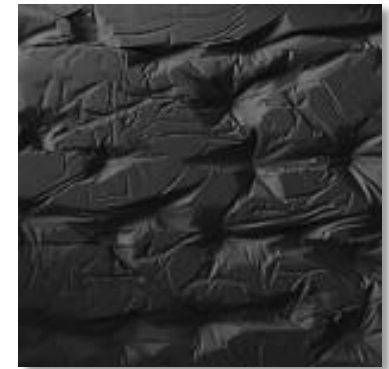

Graphite

Coverage

2.16 sq.ft/pc

Thickness

32mm Approx

Kgs/sq.ft

4.70 kg Approx

Dimensions

26" x 12" (LxH)

FlexStone®