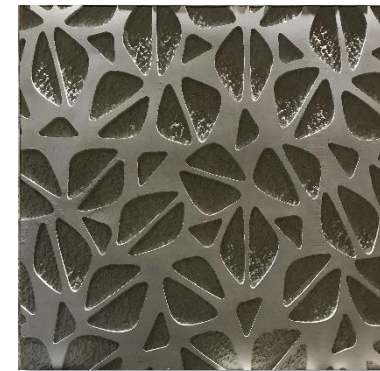

Dimensions

19.25" x 19.25" (LxH)

FlexStone®

Un(cut) Stone

Statuario

CortenCrete

Uncolored

Coverage