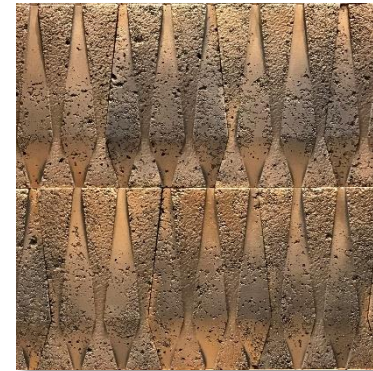

Crystal Molten Lava

Coverage

1.42 sq.ft/pc

Thickness

15 to 30mm Approx

Kgs/sq.ft

5 to 6 kg Approx

Dimensions

12" x 18" (LxH)

FlexStone®