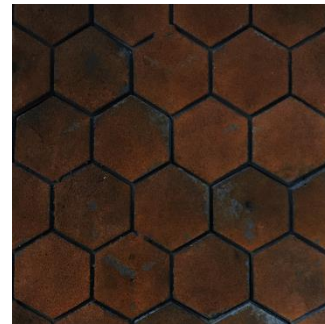

23" x 13" (LxH)

FlexStone®

Hexa Honeycomb

Beige

Graphite

Corten-Crete

Patina

*Being irregular in shape do not use the measurement to determine sqft. of product.