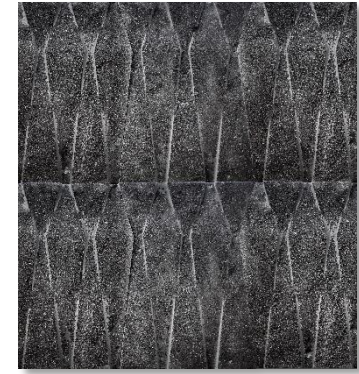

Dimensions

12" x 7.25" (LxH)
20.75" x 7.25" (LxH)

FlexStone®

Tetra

Sand-Blast Statuario

Sand-Blast Graphite

Crystal Molten Lava

Coverage