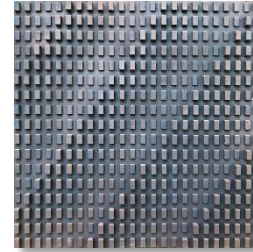

I-Sara

Patina

Coverage

6.25 sq.ft/pc

Thickness

Upto 45mm Approx

Kgs/sq.ft

3.5 kg Approx

Dimensions

30" x 30" (LxH)

FlexStone®