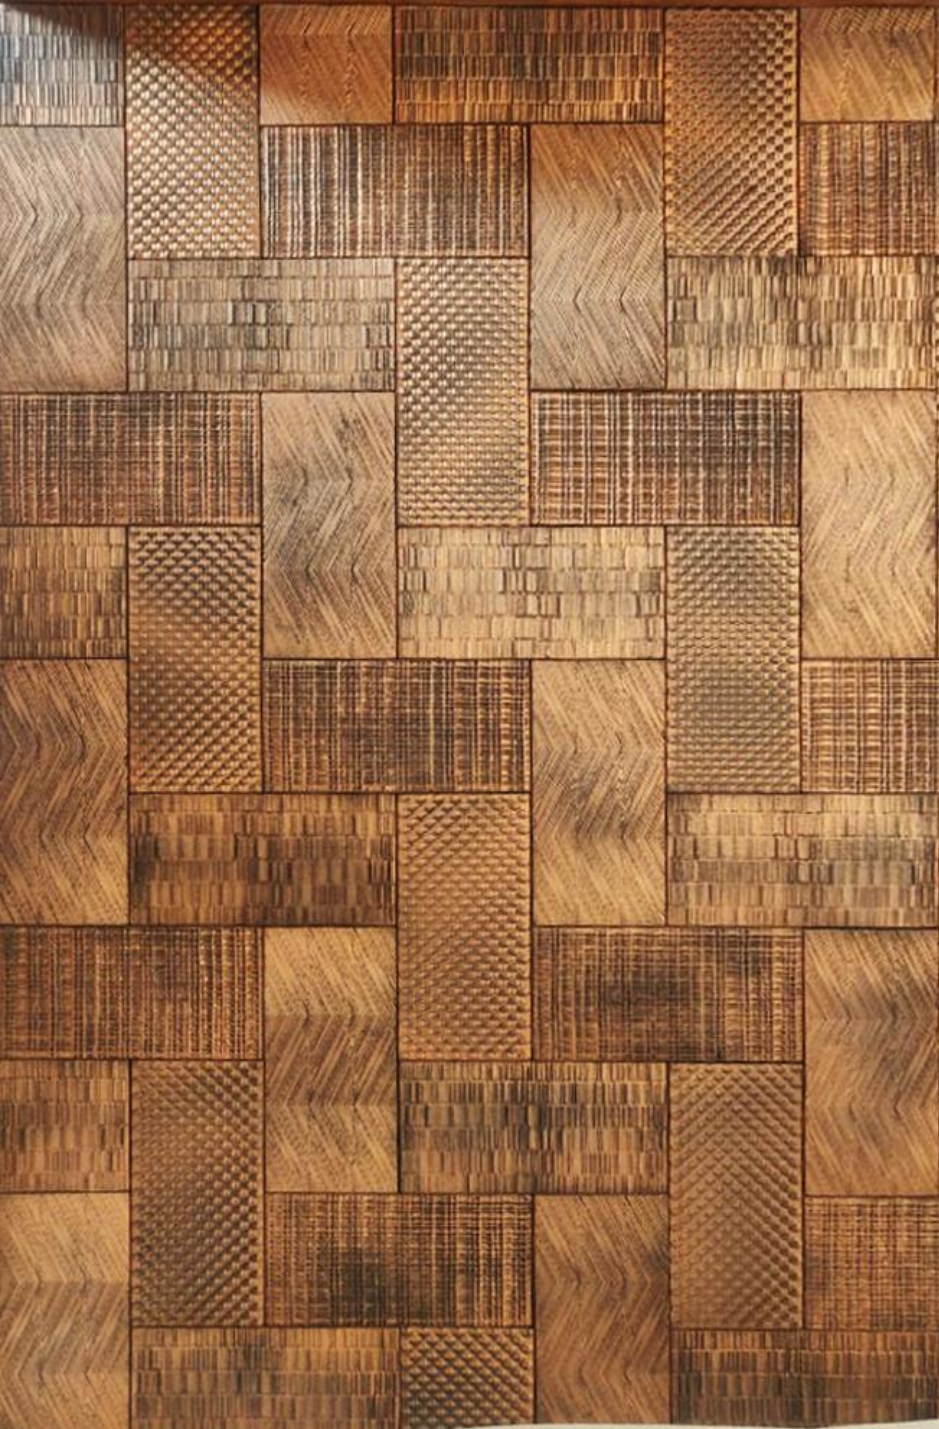

FlexStone®

Laser-Cut Series

FlexStone®

Bamboo

Graphite

Mocha

Coverage

1.70 sq.ft/pc

FlexStone®

Crypto

Beige

Reverse Mocha

Reverse Uncolored

Sand-Blast White

Sand-Blast Graphite

Coverage

2.84 sq.ft/pc

Thickness

27mm Approx

Kgs/sq.ft

4.50 kg Approx

Dimensions

24" x 17" (LxH)

FlexStone®

Cuatro

Sand-Blast White

Sand-Blast Graphite

Molten Lava

Coverage

0.88 sq.ft/pc

Thickness

12 to 20mm
Approx