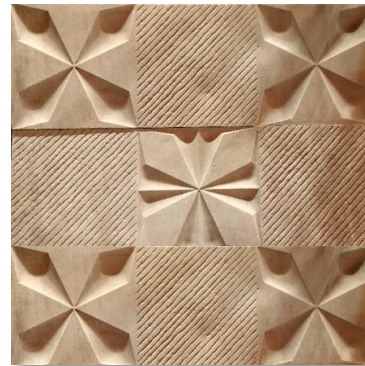

Vegas

Sand-Blast White

Sand-Blast Grey

Mocha

Natural

Coverage

1.33 sq.ft/pc

Thickness