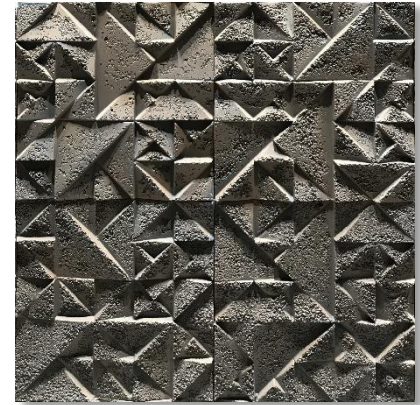

Dimensions

23.5" x 11.75" (LxH)

FlexStone®

Crosstine

Crystal Graphite

Crystal Bronze Patina

Crystal White

Crystal Patina

Coverage

2.25 sq.ft/pc

Thickness

25-30mm Approx

Kgs/sq.ft

3.50 kg Approx

Dimensions

18" x 18" (LxH)

FlexStone®

Crypto

Beige

Reverse Mocha

Reverse Uncolored

Sand-Blast White

Sand-Blast Graphite

Coverage