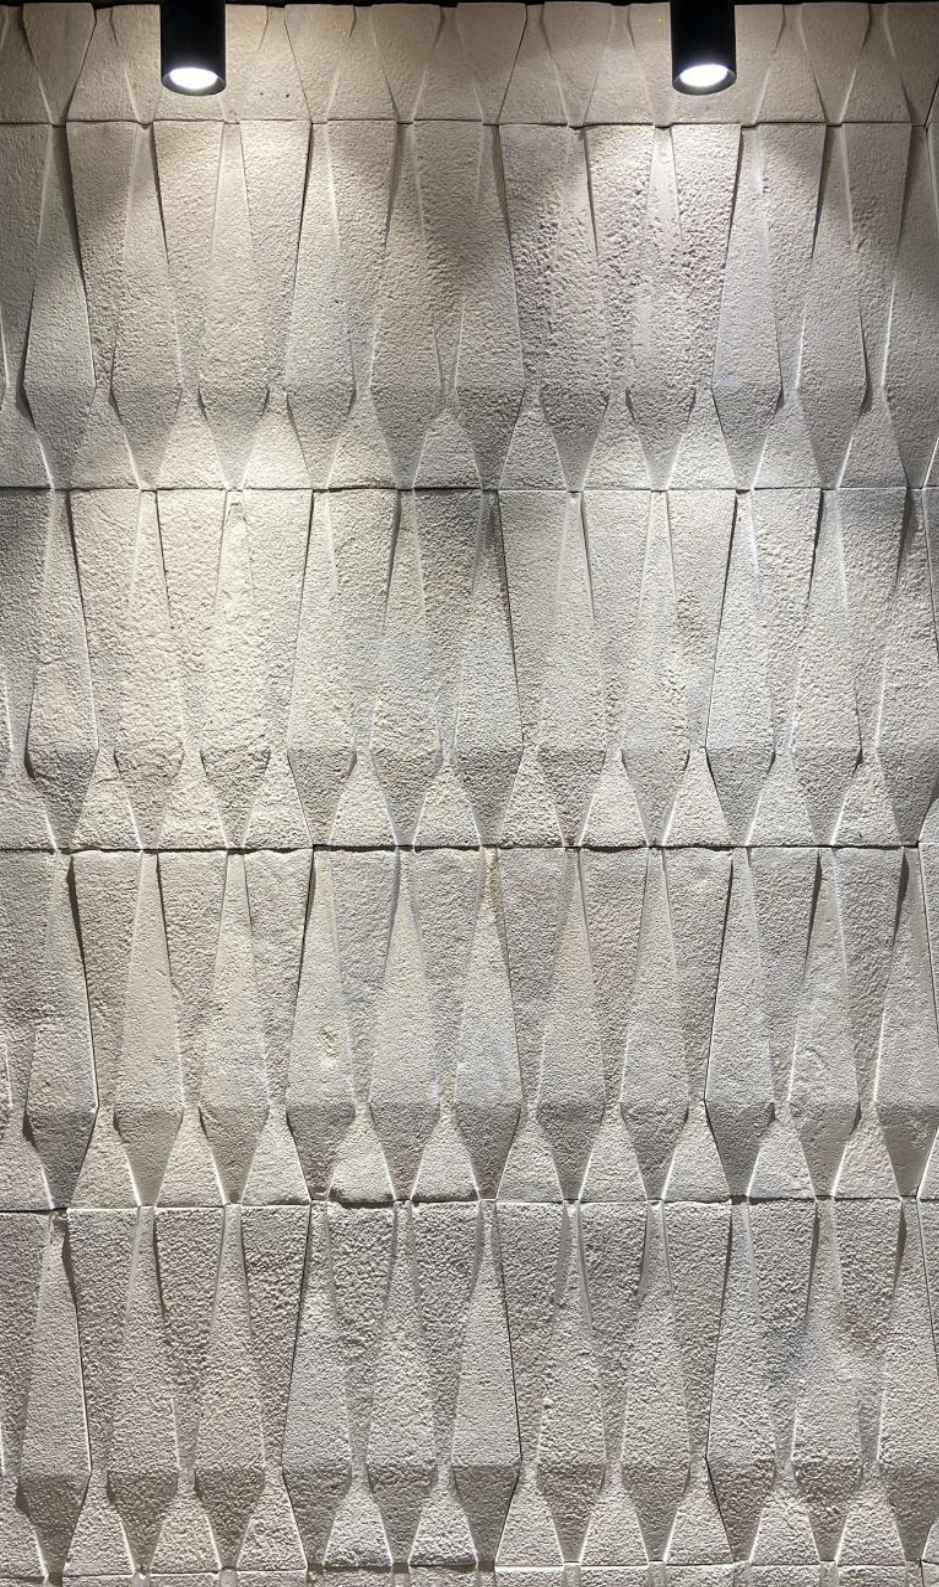

Tetra

Coverage

1.42 sq.ft/pc

Thickness

15 to 30mm Approx

Kgs/sq.ft

5 to 6 kg Approx

Dimensions

12" x 18" (LxH)

FlexStone®