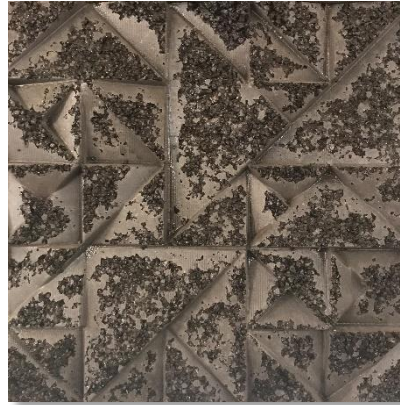

Crystal Graphite