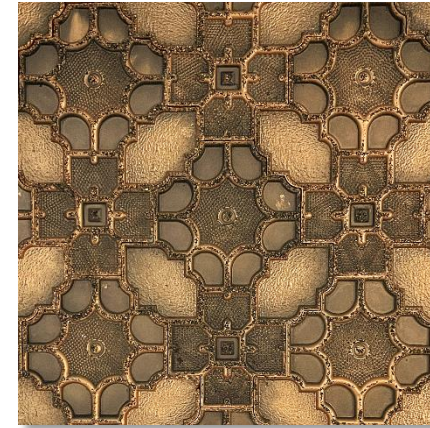

Thickness

32mm Approx

Kgs/sq.ft

5.20 kg Approx

Dimensions

22" x 6" (LxH)
9" x 6" (LxH)

Persian Brasso

Molten Lava