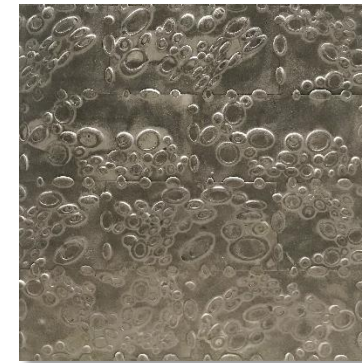

FlexStone®

Laser-Cut Series

FlexStone®

Bamboo

Graphite

Mocha

Coverage

1.70 sq.ft/pc

Thickness

27mm Approx

Kgs/sq.ft

3.30-3.35 kg
Approx

Dimensions

24" x 6" (LxH)

FlexStone®

Bubble

Sand-Blast White

Sand-Blast Graphite

Sand-Blast Grey

*Being irregular in shape do not use the measurement to determine sqft. of product.

Coverage

2.60 sq.ft/pc*

Thickness

27mm Approx