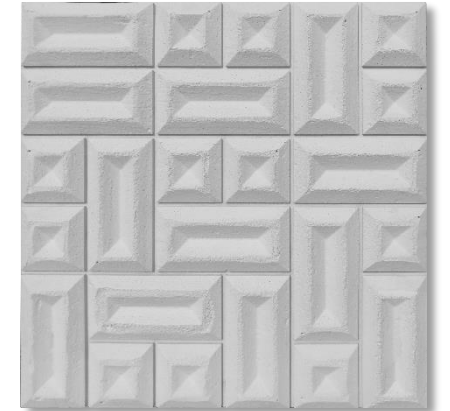

3.50 kg Approx

Dimensions

8" x 8" (LxH)

4" x 4" (LxH)

Ollie Stone

Eastman

Cloudy White

Coverage