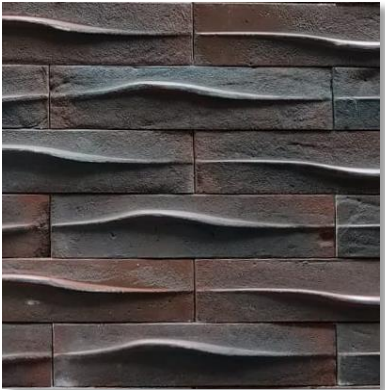

Linea

Patina

Coverage	Thickness	Kgs/sq.ft	Dimensions
2 sq.ft/pc	12 to 30mm Approx	3.35 kg Approx	36" x 8" (LxH)