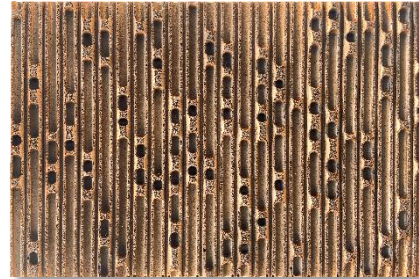

Flutes

Molten Lava