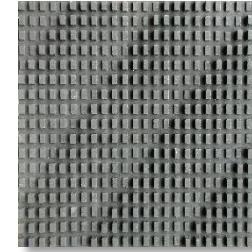

I-Sara

Uncolored

Coverage

6.25 sq.ft/pc

Thickness

Upto 45mm Approx

Kgs/sq.ft

3.5 kg Approx

Dimensions

30" x 30" (LxH)

FlexStone®