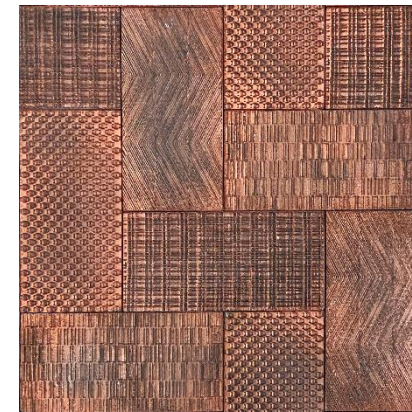

FlexStone®

Laser-Cut Series

FlexStone®

Bamboo

Graphite

Mocha

Coverage

1.70 sq.ft/pc

FlexStone®

Crypto

Beige

Reverse Mocha

Reverse Uncolored

Sand-Blast White

Sand-Blast Graphite

Coverage

Cuatro

Sand-Blast White

Sand-Blast Graphite

Molten Lava

Coverage

0.88 sq.ft/pc

Thickness

12 to 20mm
Approx