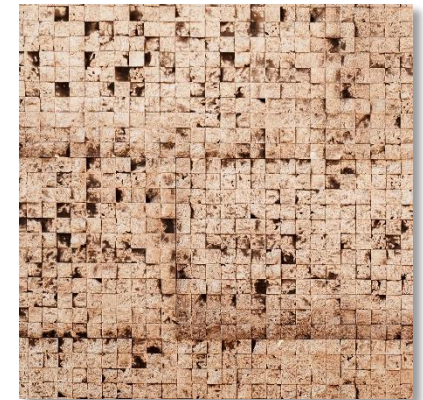

Mocha

Coverage

2.00 sq.ft/pc

Thickness

20mm Approx

Kgs/sq.ft

2.40 kg Approx

Dimensions

23.5" x 11.75" (LxH)

FlexStone®