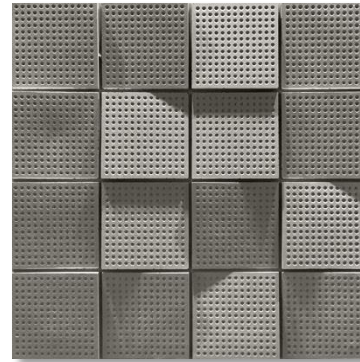

25mm Approx

Kgs/sq.ft

3.50 kg Approx

Dimensions

24" x 12" (LxH)

FlexStone®

Flap Stone

Uncolored