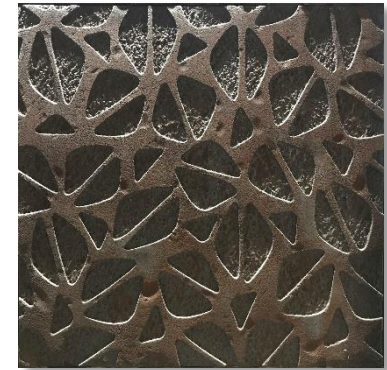

Dimensions

19.25" x 19.25" (LxH)

FlexStone®

Un(cut) Stone

Statuario

CortenCrete

Uncolored

Coverage