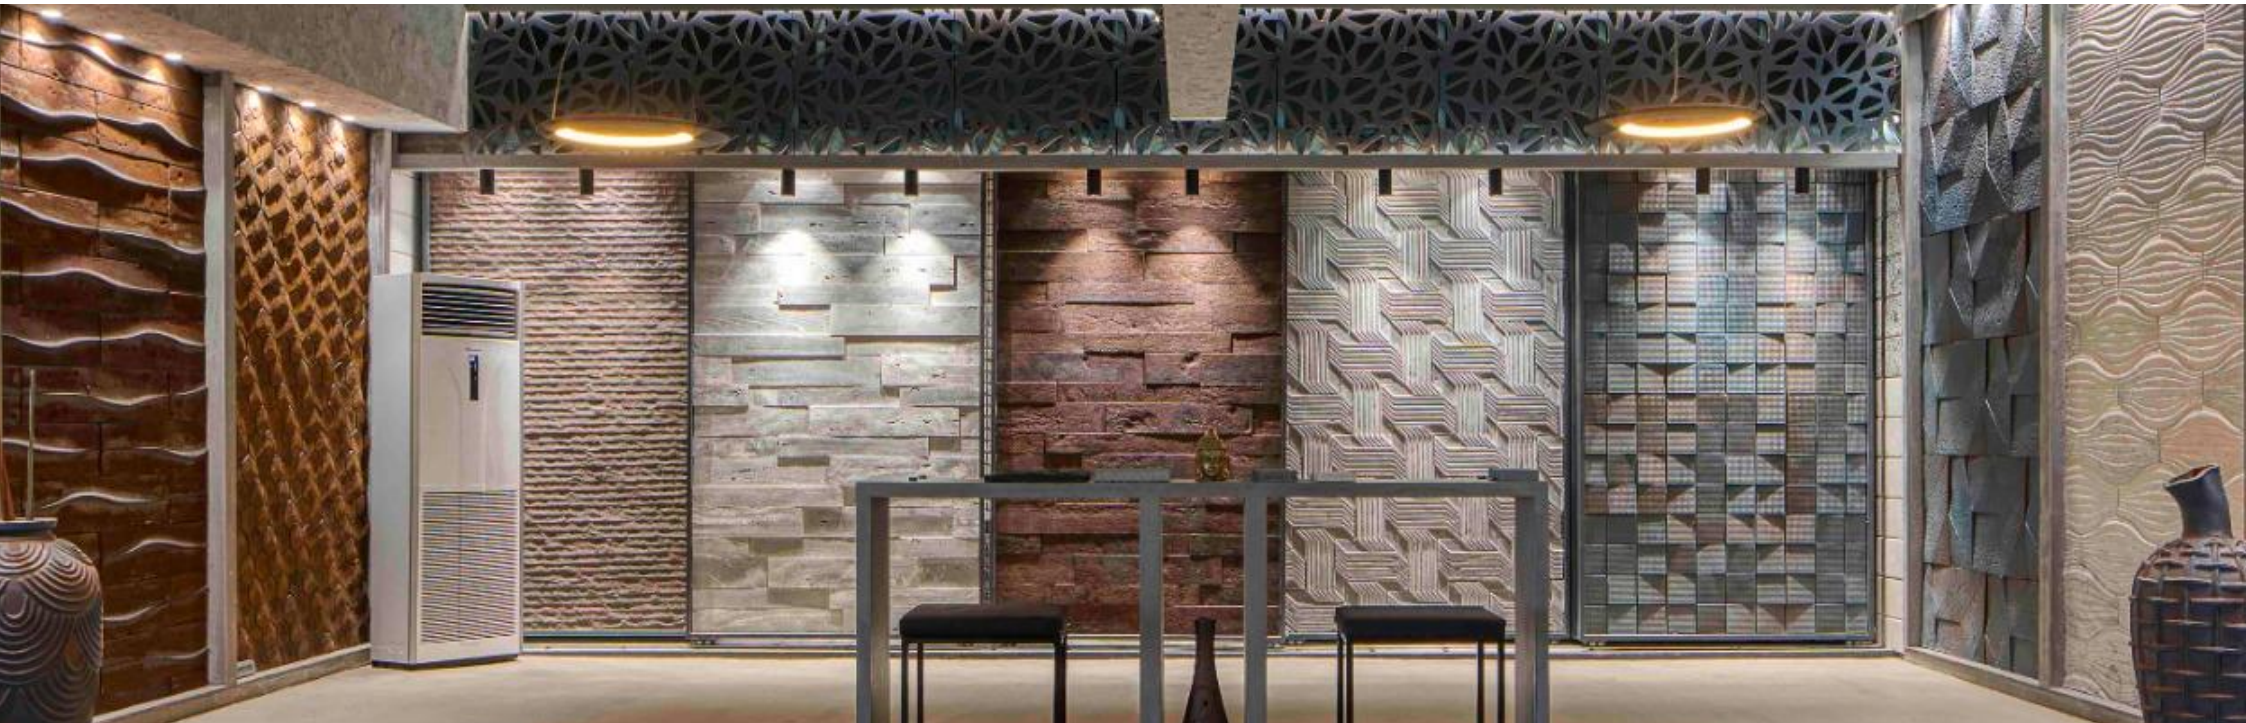

FlexStone®

Laser-Cut Series

FlexStone®

Bamboo

Graphite

Mocha

Coverage

1.70 sq.ft/pc