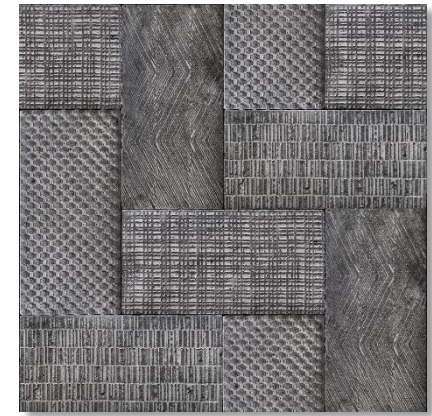

FlexStone®

Crypto

Beige

Reverse Mocha

Reverse Uncolored

Sand-Blast White

Sand-Blast Graphite

Coverage

Cuatro

Sand-Blast White

Sand-Blast Graphite

Molten Lava

Coverage

0.88 sq.ft/pc

Thickness

12 to 20mm
Approx