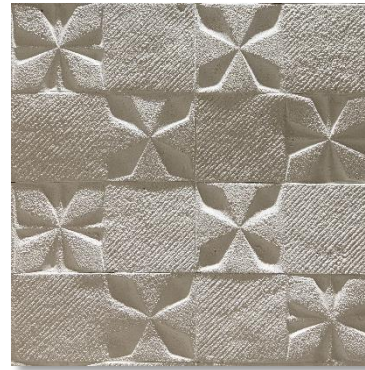

Vegas

Sand-Blast White

Sand-Blast Grey

Mocha

Natural

Coverage

1.33 sq.ft/pc

Thickness