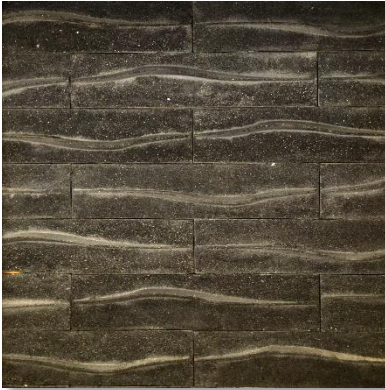

Sand-Blast Graphite