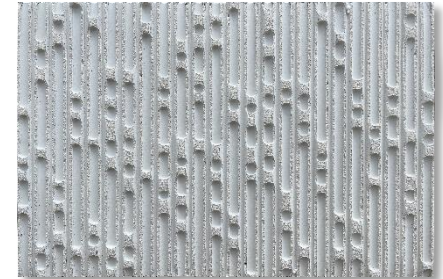

Dimensions

24" x 24" (LxH)

FlexStone®

Flutes

Molten Lava

SandBlast White

SandBlast Grey

Coverage