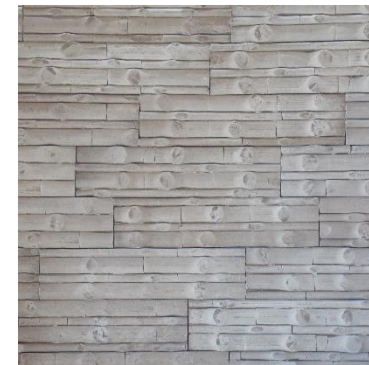

FlexStone®

Laser-Cut Series

FlexStone®

Bamboo

Graphite

Mocha

Coverage

1.70 sq.ft/pc