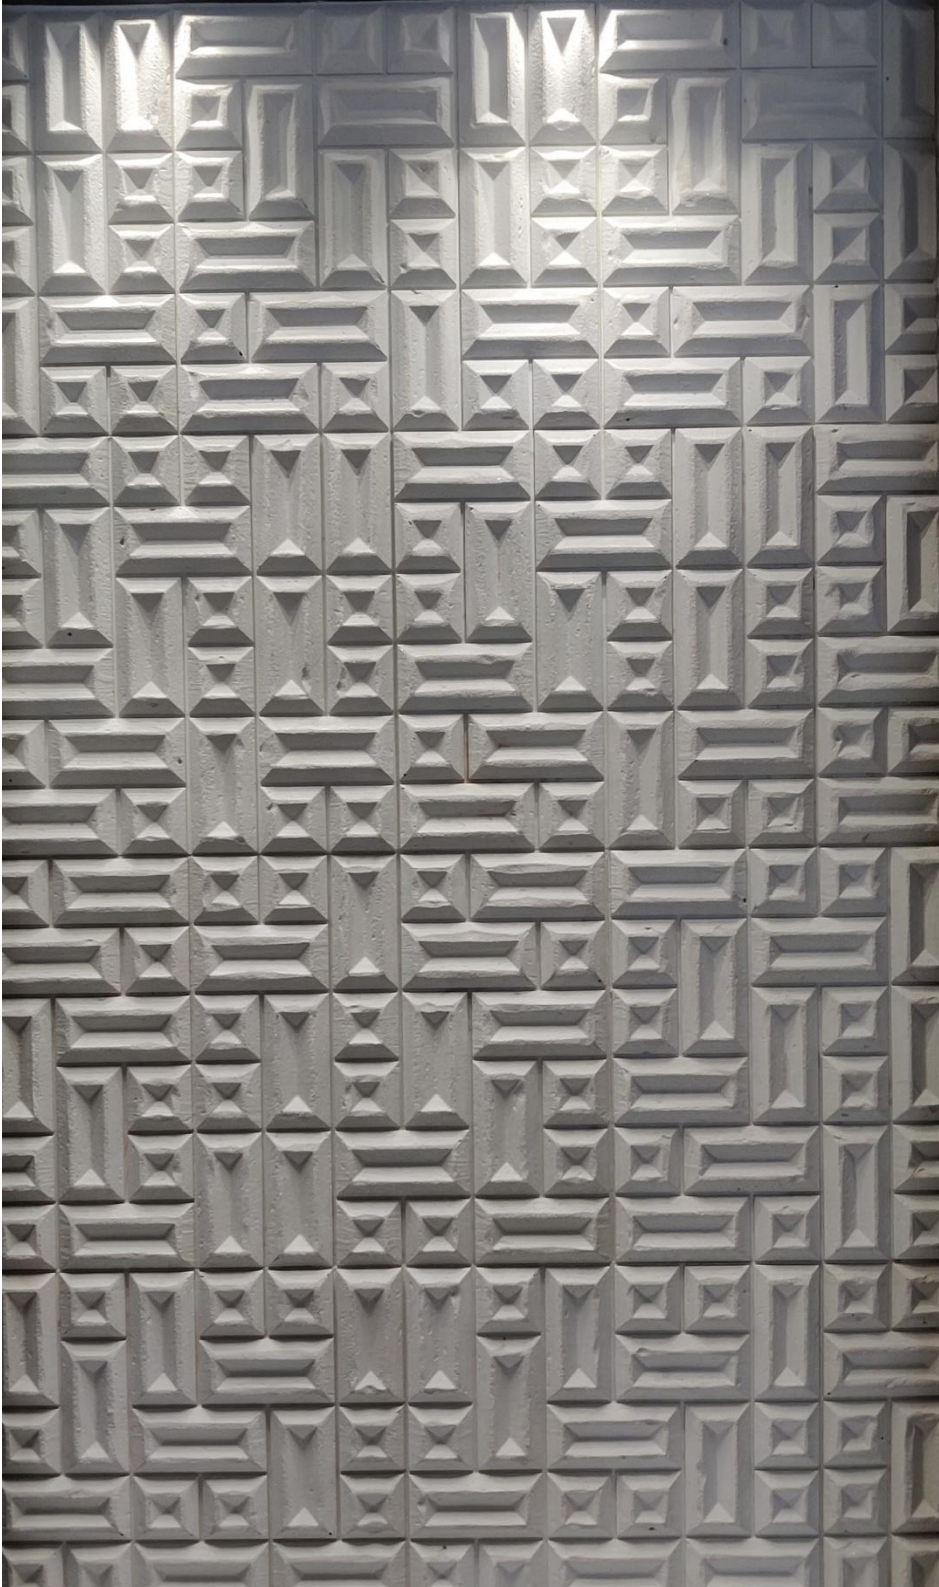

Ollie Stone

Eastman