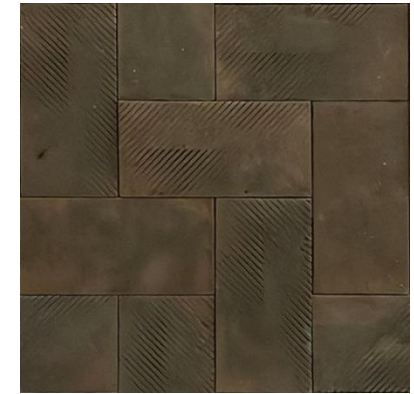

Patina

Coverage

0.88 sq.ft/pc

Thickness

25mm Approx

Kgs/sq.ft

-

Dimensions

16" x 8" (LxH)

FlexStone®