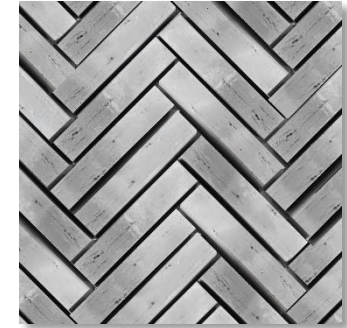

FlexStone®

Concrete Floors

FlexStone®

Floor Brick

Mocha

Graphite

Sandstone

Coverage	Thickness	Kgs/sq.ft	Dimensions
0.25 sq.ft/pc	25mm Approx	2.65-2.75 kg Approx	9" x 4" (LxH)

FS Cobble Blocks

Graphite

Reverse Mocha

Statuario

Coverage	Thickness	Kgs/sq.ft	Dimensions
0.18 sq.ft/pc	45-48mm Approx	6.3 kg Approx	5" x 5" (LxH)
0.33 sq.ft/pc			9.5" x 5" (LxH)

Penta Floor

Statuario

Coverage	Thickness	Kgs/sq.ft	Dimensions
5.76 sq.ft/pc	30mm Approx	6.94 kg Approx	40" x 30" (LxH)

Tee Floor Brick

Mocha & Graphite

Reverse Uncolored

Red

Coverage

0.16 sq.ft/pc

Thickness

Upto 40mm
Approx