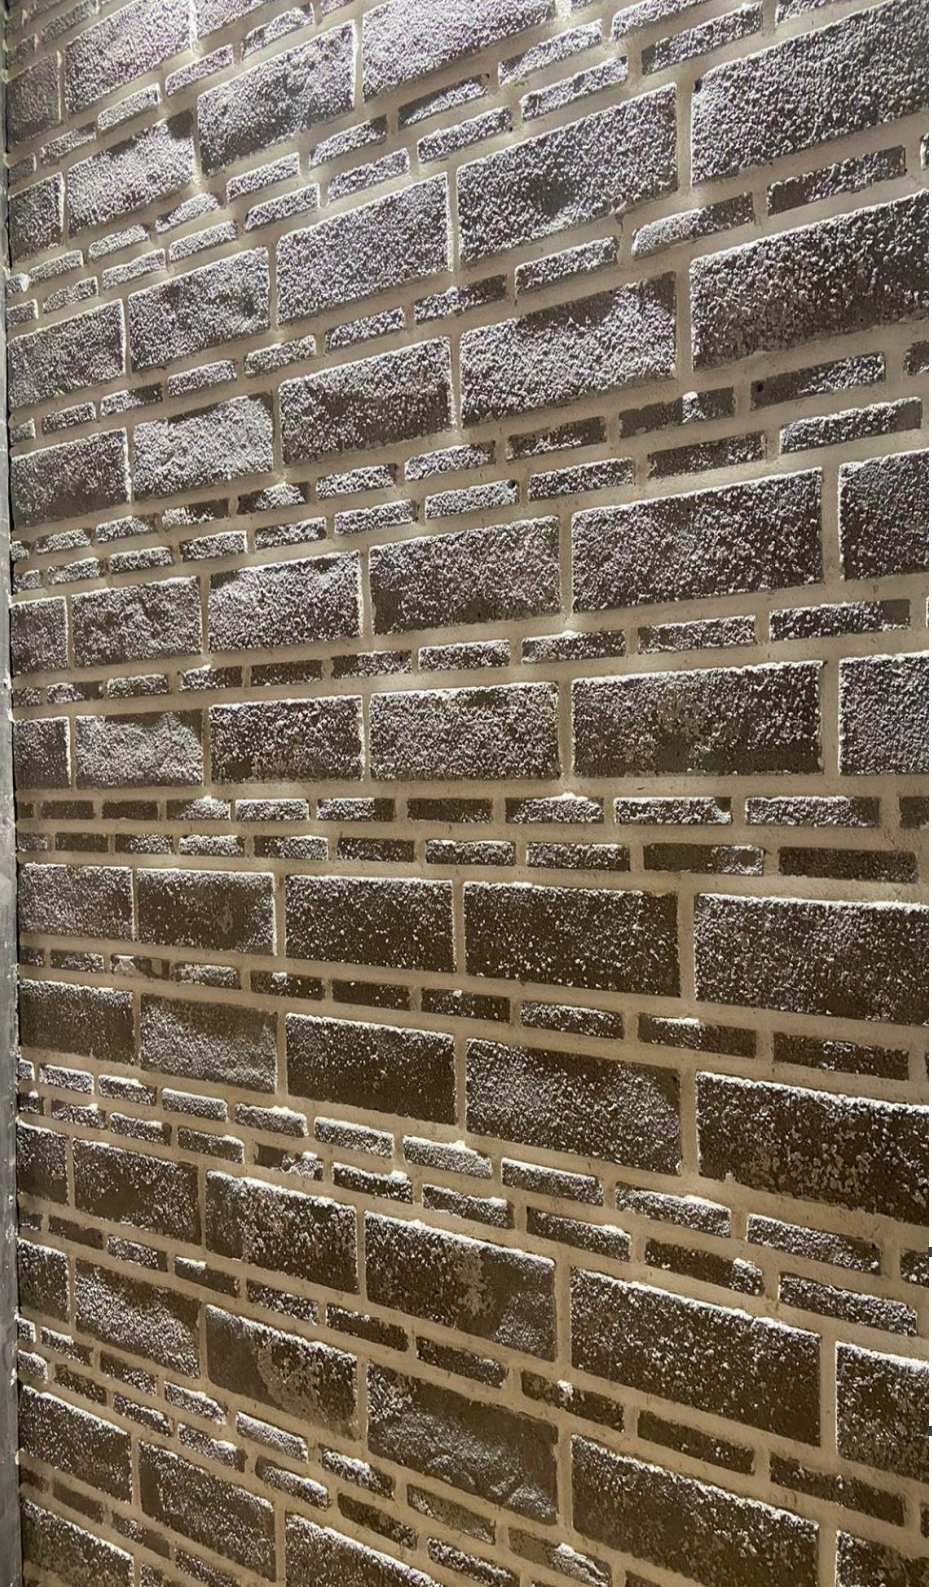

Thickness

Upto 15mm Approx

Kgs/sq.ft

2.5 kg Approx

Dimensions

8.3" x 2.75" (LxH)

FlexStone®

StoBric