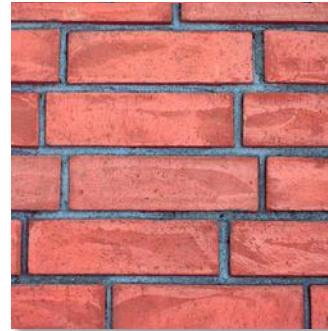

Flame Brick

Red