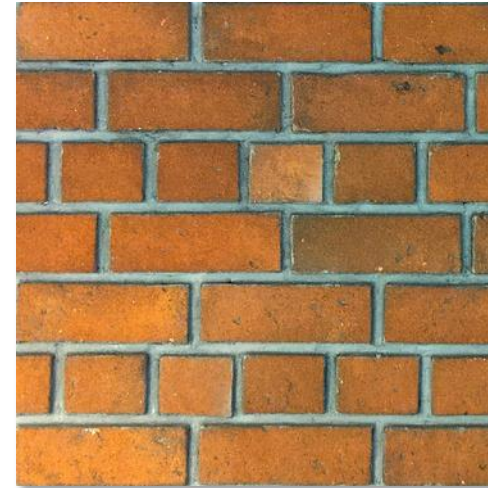

CortenCrete Brick Indiana

CortenCrete

*Bricks in Panel Format

Coverage

1.14 sq.ft/pc*

Thickness

30mm Approx

Kgs/sq.ft

4 kg Approx

Dimensions

18" x 10.5" (LxH)

FlexStone®