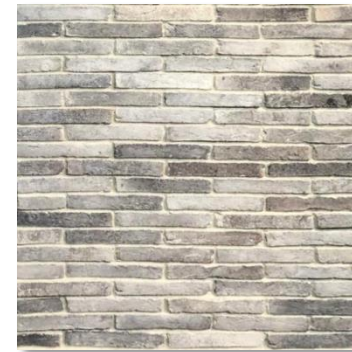

Cloudy Ash

Coverage

0.17 sq.ft/pc

Thickness

Upto 35mm Approx

Kgs/sq.ft

3.40 kg Approx

Dimensions

12.75" x 2" (LxH)