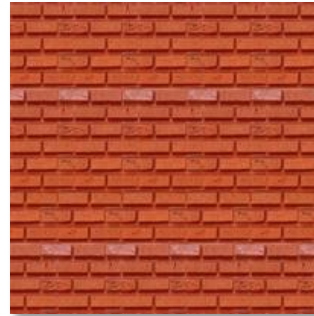

Nano Brick

Red

*Bricks in Panel Format

Coverage

1.3 sq.ft/pc*

Thickness

Upto 30mm Approx

Kgs/sq.ft

3.8 kg Approx

Dimensions

19.75" x 11.25" (LxH)

FlexStone®