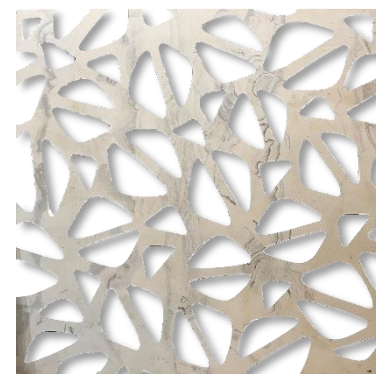

Statuario

Coverage

7.12 sq.ft/pc

Thickness

25-40mm Approx

Kgs/sq.ft

5.20 kg Approx

Dimensions

32" x 32" (LxH)

FlexStone®