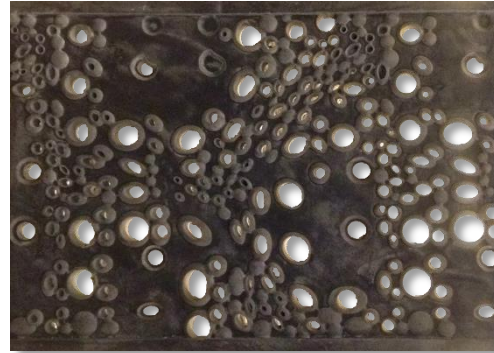

**Kgs/sq.ft**

5.20 kg Approx

**Dimensions**

32" x 32" (LxH)

**FlexStone®**

# Wave Grille

Graphite

Cloudy White

**Coverage**

8.75 sq.ft/pc

**Thickness**

25-40mm Approx

**Kgs/sq.ft**