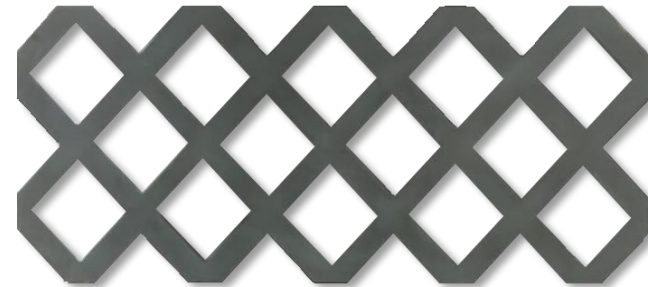

**FlexStone®**

**Architectural Grilles**

**FlexStone®**

# Architectural Grilles

**Whether you are looking for a perforated grille that is aesthetically accurate for use in a renovation, or a pleasing and artistic design that will compliment your unique style, FlexStone Architectural Grilles have distinct perforated grille pattern to suit your needs.**

# Cross VID Grille

Sand-Blast White

Uncolored

Patina

**Coverage**

8.55 sq.ft/pc

**Thickness**

25-35mm Approx