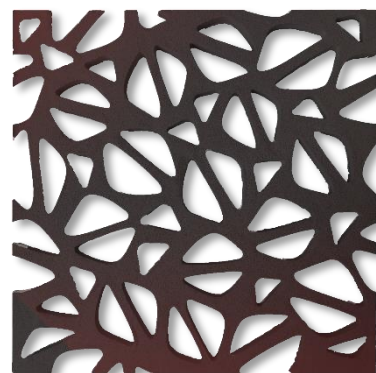

Un(cut) Grille

Patina