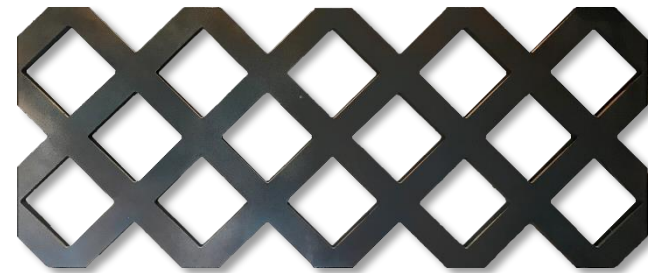

# Architectural Grilles

**Whether you are looking for a perforated grille that is aesthetically accurate for use in a renovation, or a pleasing and artistic design that will compliment your unique style, FlexStone Architectural Grilles have distinct perforated grille pattern to suit your needs.**

# Cross VID Grille

Sand-Blast White

Uncolored

Patina

**Coverage**

8.55 sq.ft/pc

**Thickness**

25-35mm Approx