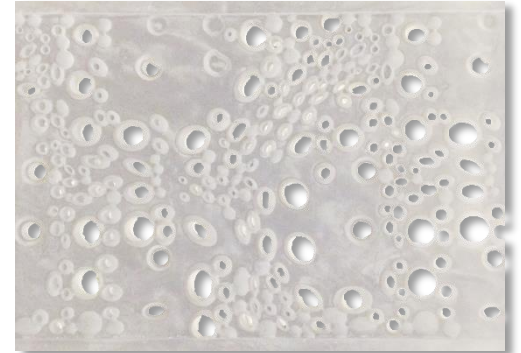

# Wave Grille

Graphite

Cloudy White

**Coverage**

8.75 sq.ft/pc

**Thickness**

25-40mm Approx

**Kgs/sq.ft**