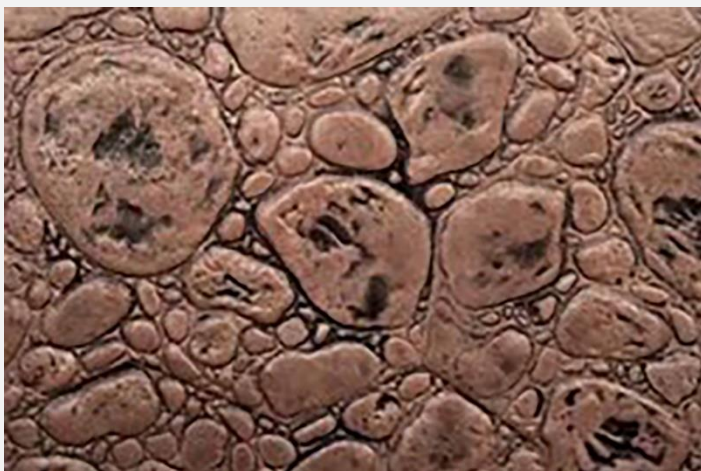

**DECORATIVE
STAMP
CONCRETE
FLOORS**

ABOUT DSCF

- Decorative Stamp Concrete Floor is an attractive alternative to natural paving materials or plain poured concrete.

“

Stamped concrete, also referred to as imprinted concrete, textured or embossed concrete, is concrete that has been made to look like another material such as rock, cobblestone, tile, slate, brick or wood.

WESTERN ASHLAR

NO. ITB-010 (43 × 76 cm)

GRANITE SKIN STAMP

TS-001 (90 × 90 cm)

PEBBLE STONE

NO. ITB-014 (81 × 81 cm)

PALLADIAN SLATE STONE

NO. ITB-002 (91 × 91 cm)